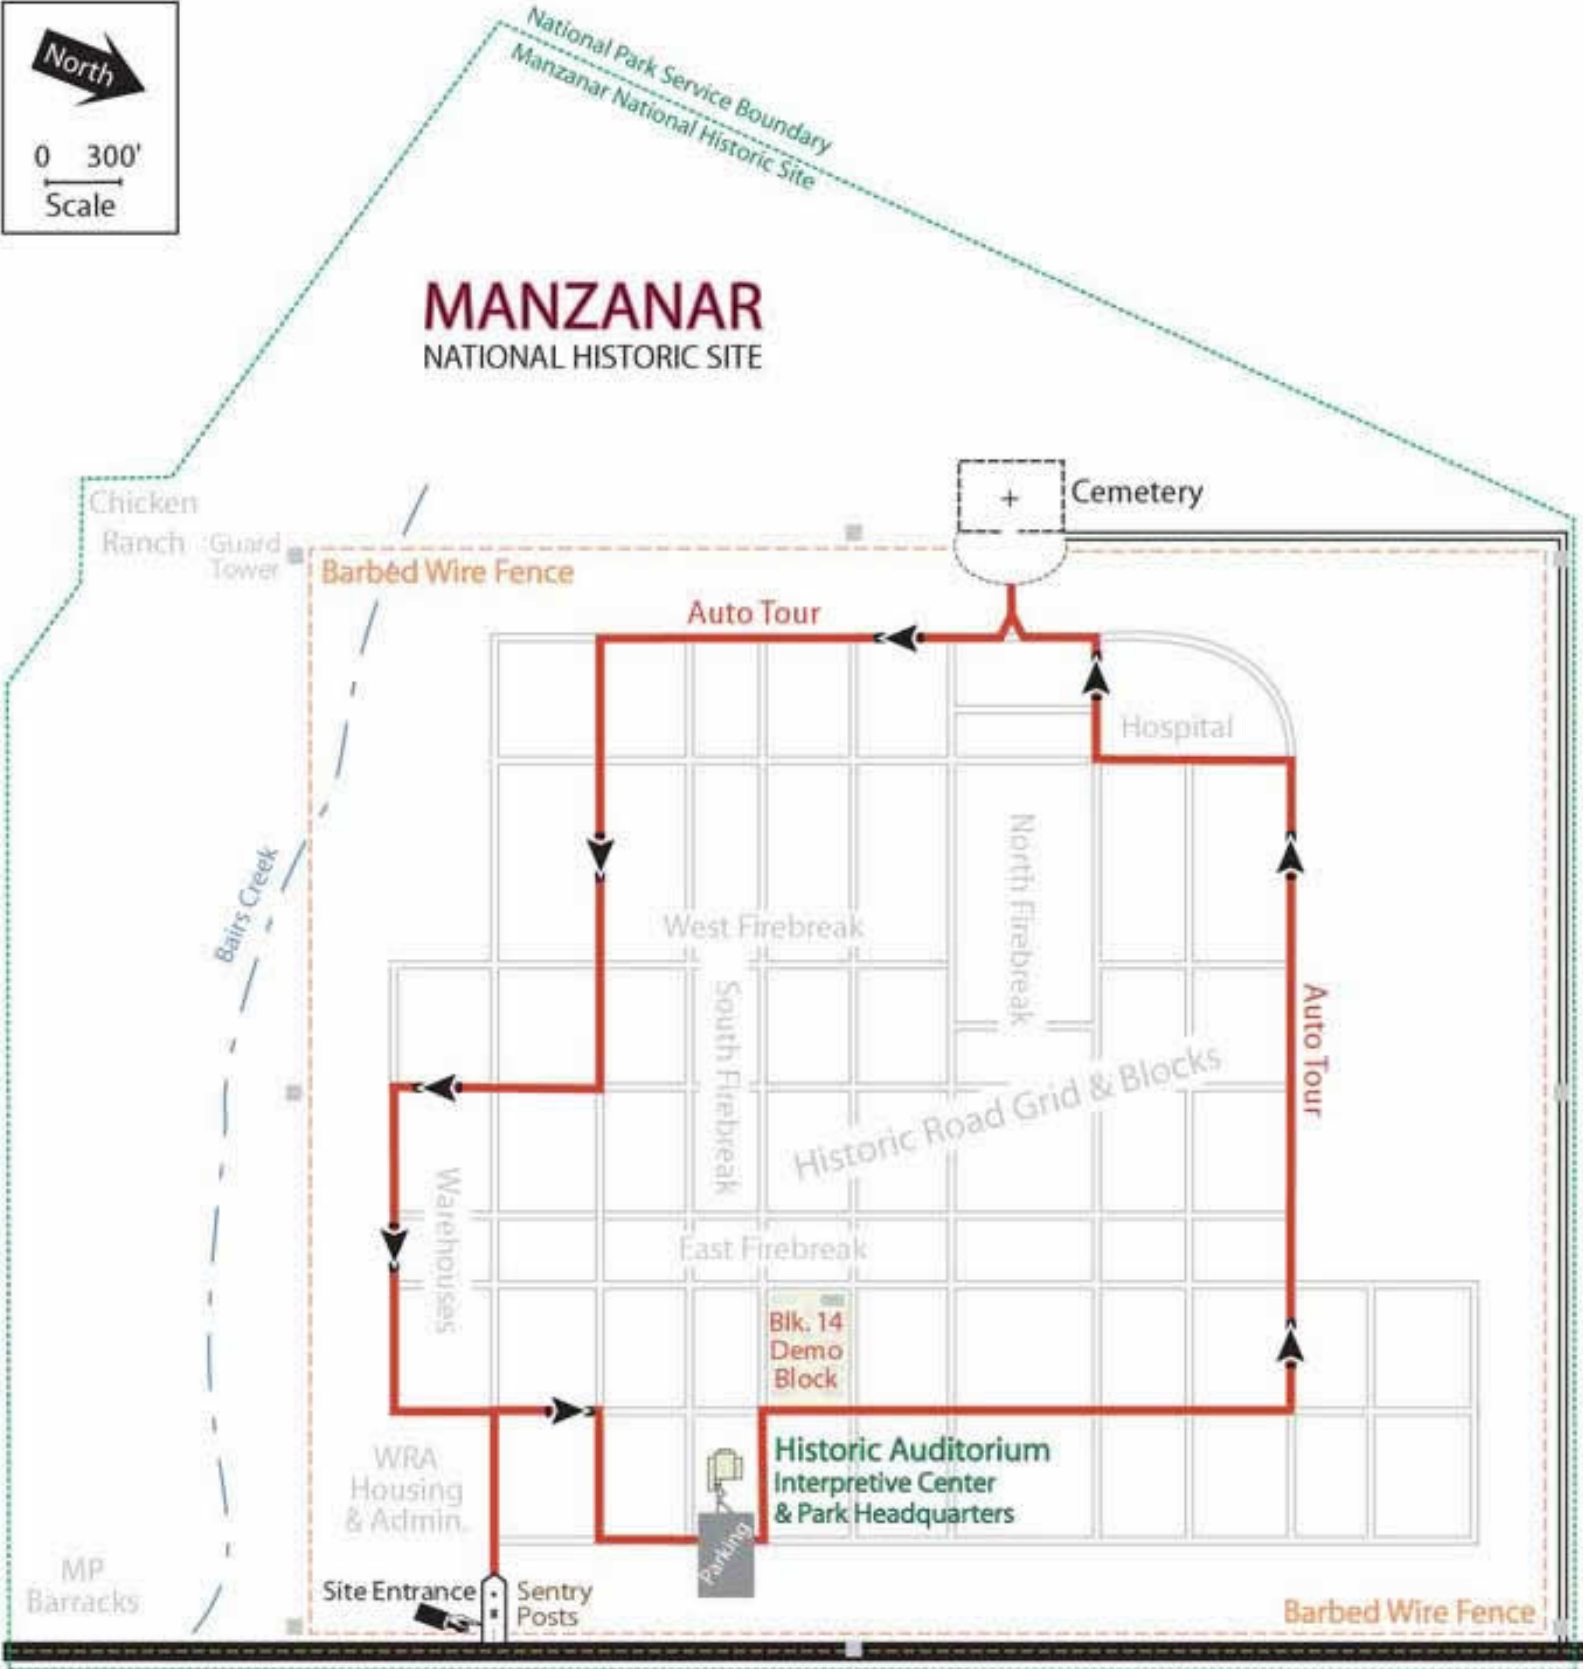

MANZANAR NATIONAL HISTORIC SITE

U.S. Hwy. 395
← Lone Pine

U.S. Hwy. 395
Independence →